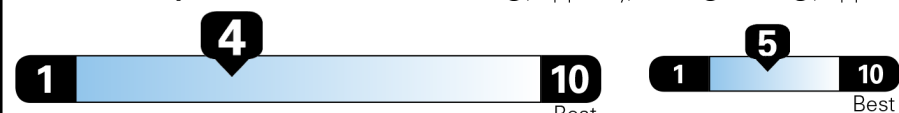

Fuel Economy & Greenhouse Gas Rating (tailpipe only) Smog Rating (tailpipe only)

This vehicle emits 448 grams CO₂ per mile. The best emits 0 grams per mile (tailpipe only). Producing and distributing fuel also create emissions; learn more at fuel economy.gov.

Actual results will vary for many reasons, including driving conditions and how you drive and maintain your vehicle. The average new vehicle gets 27 MPG and costs $6,500 to fuel over 5 years. Cost estimates are based on 15,000 miles per year at $2.35 per gallon. MPGe is miles per gasoline gallon equivalent. Vehicle emissions are a significant cause of climate change and smog.

fuel economy.gov
Calculate personalized estimates and compare vehicles

DELIVERY, PROCESSING AND HANDLING FEE 1,215.00

TOTAL $42,136.00

The New Vehicle Limited Warranty provides 3-year/36,000 mile basic coverage, 5-year/60,000 mile powertrain coverage, plus 5-year/unlimited mile corrosion perforation coverage. See Warranty and Maintenance Guide for details. An extended service contract may be available for the vehicle. Ask dealer for details. Manufacturer's suggested retail price includes manufacturer's recommended pre-delivery service. Gasoline, license and title fees, applicable federal, state and local taxes and dealer and distributor installed options and accessories are not included in the manufacturer's suggested retail price.

ToyotaCare, which covers normal factory scheduled maintenance for two years or 25,000 miles, whichever occurs first, is included as part of the sales price of the vehicle for qualifying buyers. See participating dealer for eligibility and coverage details.

Delivered by Truck to: 31142
STEET TOYOTA
4991 COMMERCIAL DRIVE
YORKVILLE NY13495

TML1E2N1S0F0W0